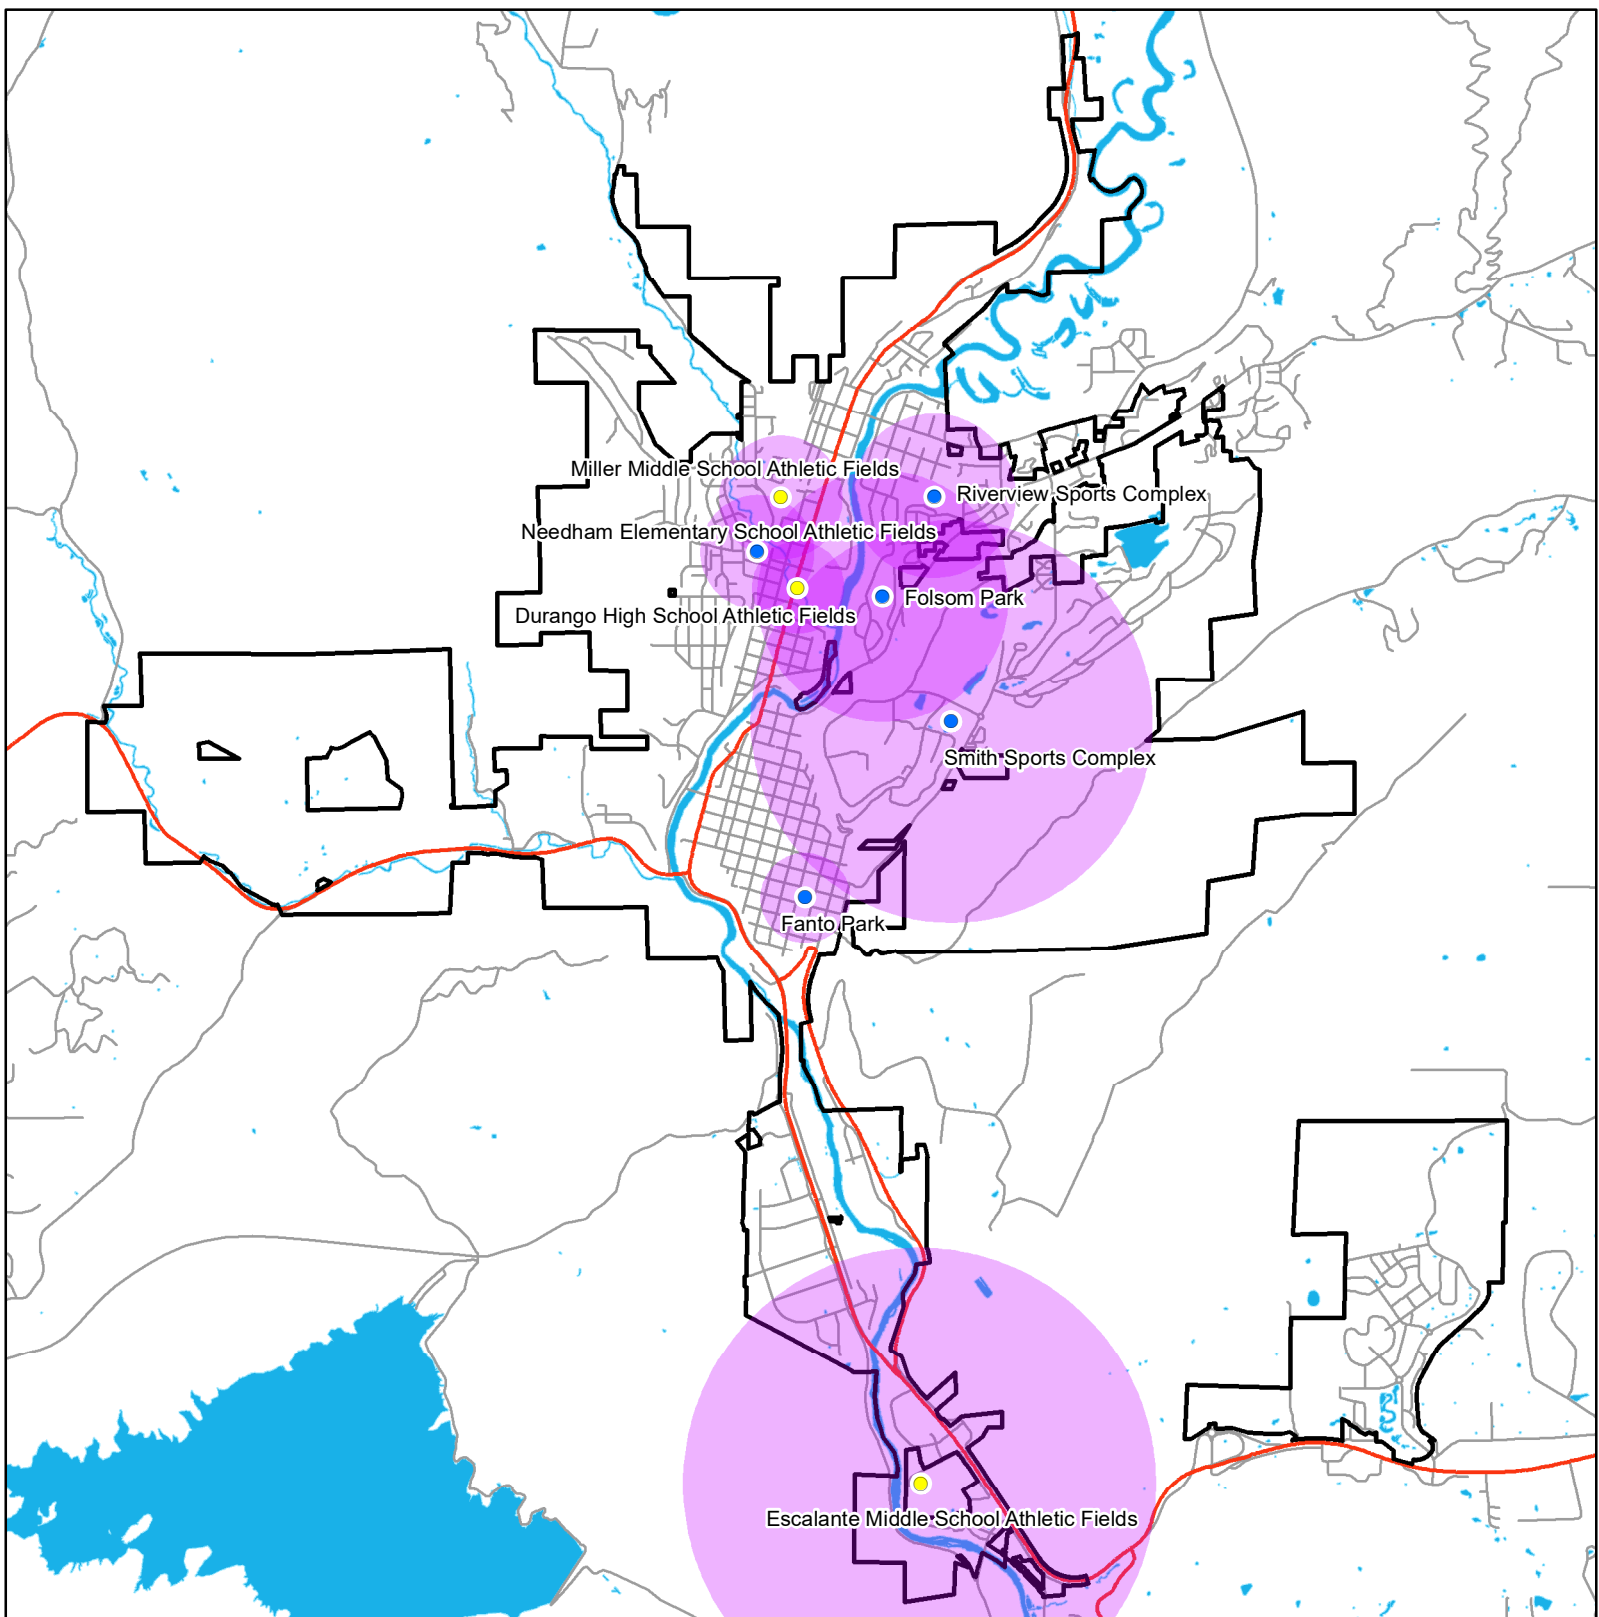

Equity Mapping - Soccer/Multi-Use Fields

Recommended Level of Service:
1 field per 2,000 people

City of Durango, Colorado

Parks, Open Space, Trails and Recreation Master Plan

- City Boundary
- Highways
- Streets
- City Field
- School Field
- Service Area