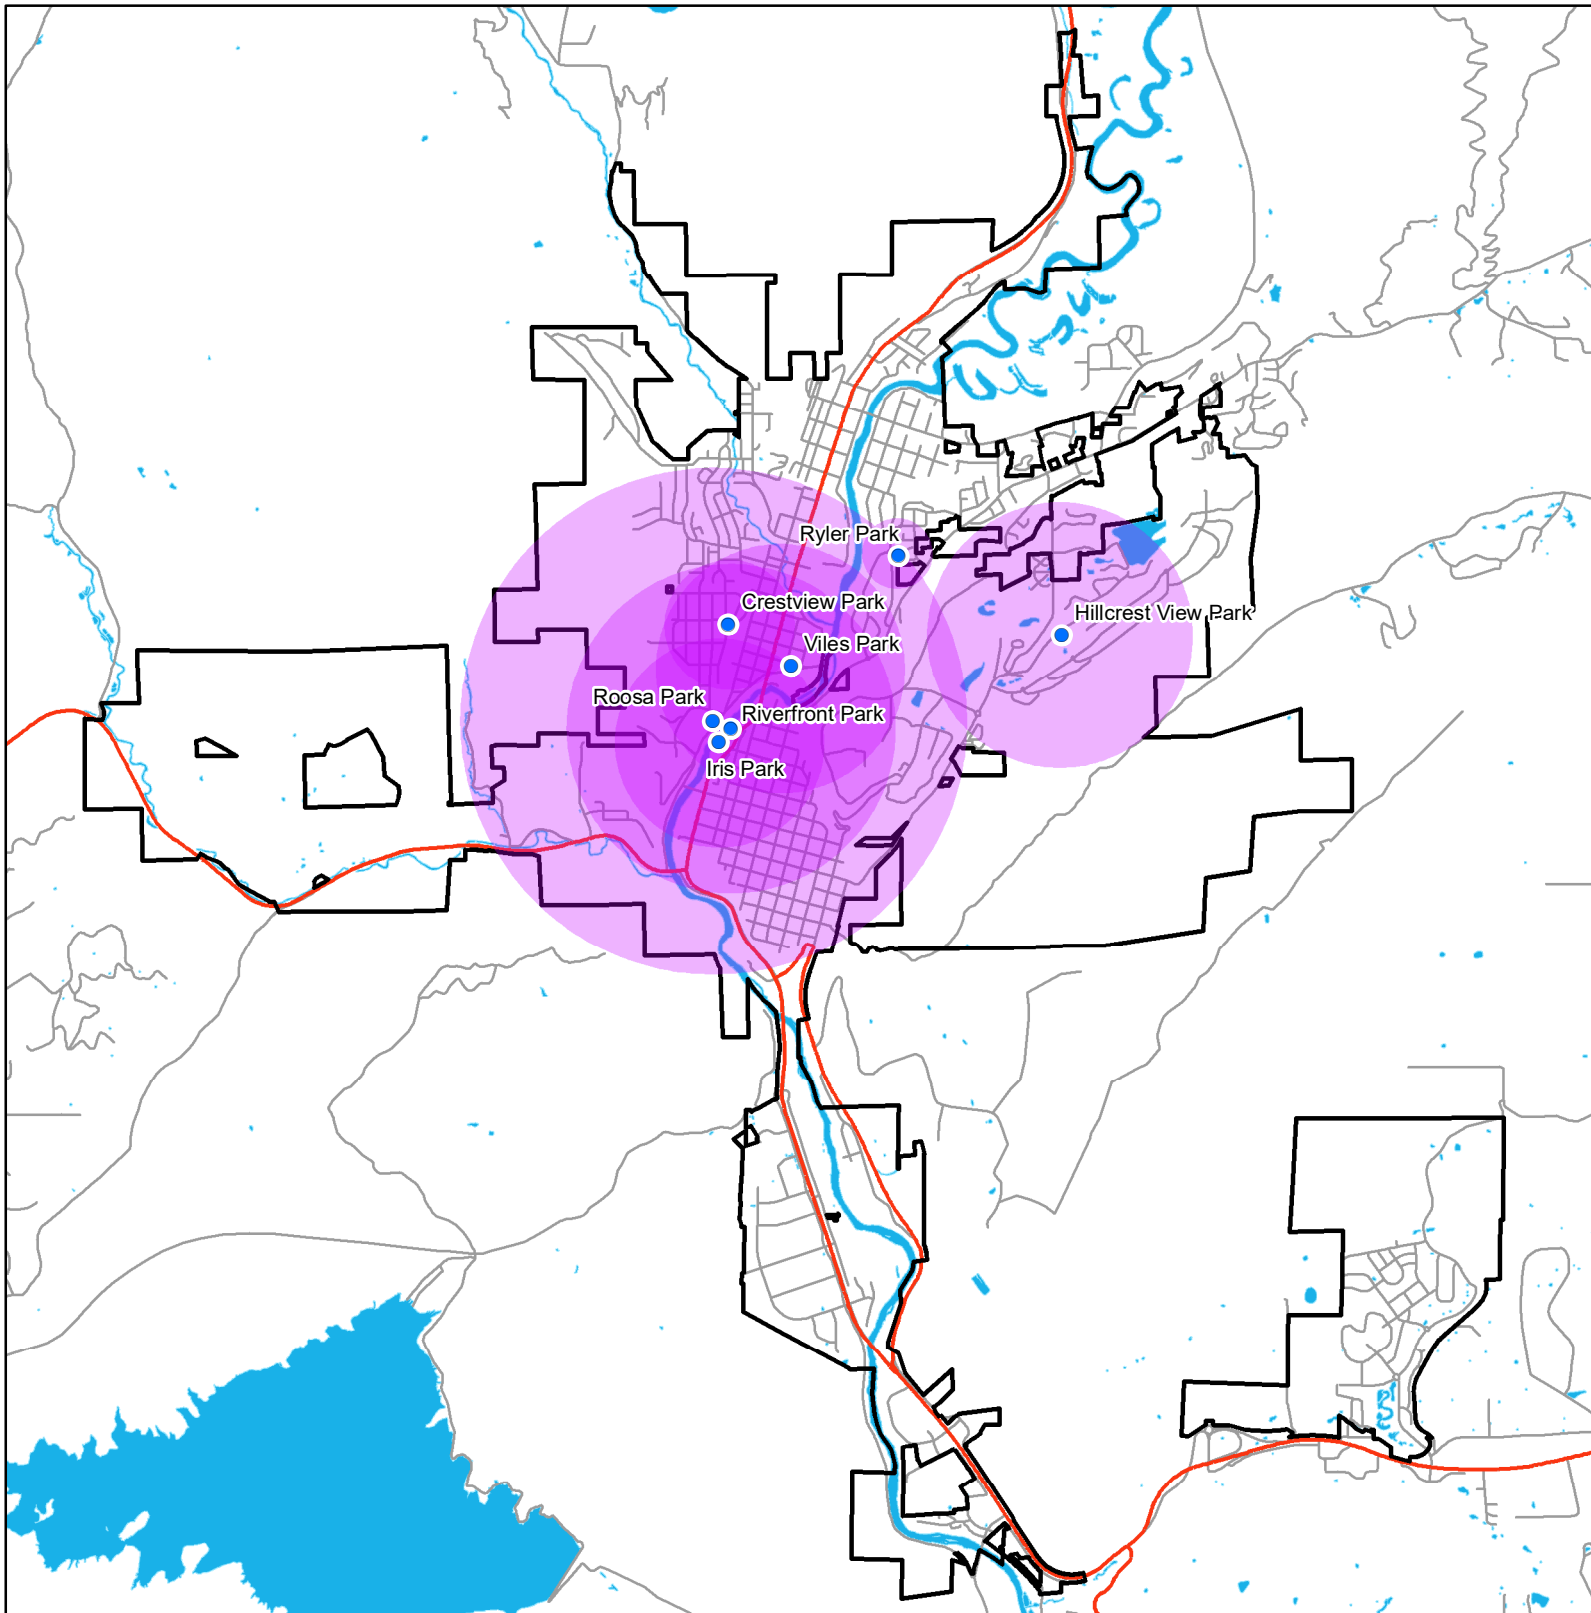

# Equity Mapping - Pocket Parks

Recommended Level of Service:  
0.25 acres per 1,000 people

## City of Durango, Colorado

Parks, Open Space, Trails and Recreation Master Plan

- City Boundary
- Pocket Parks
- Highways
- Service Area
- Streets