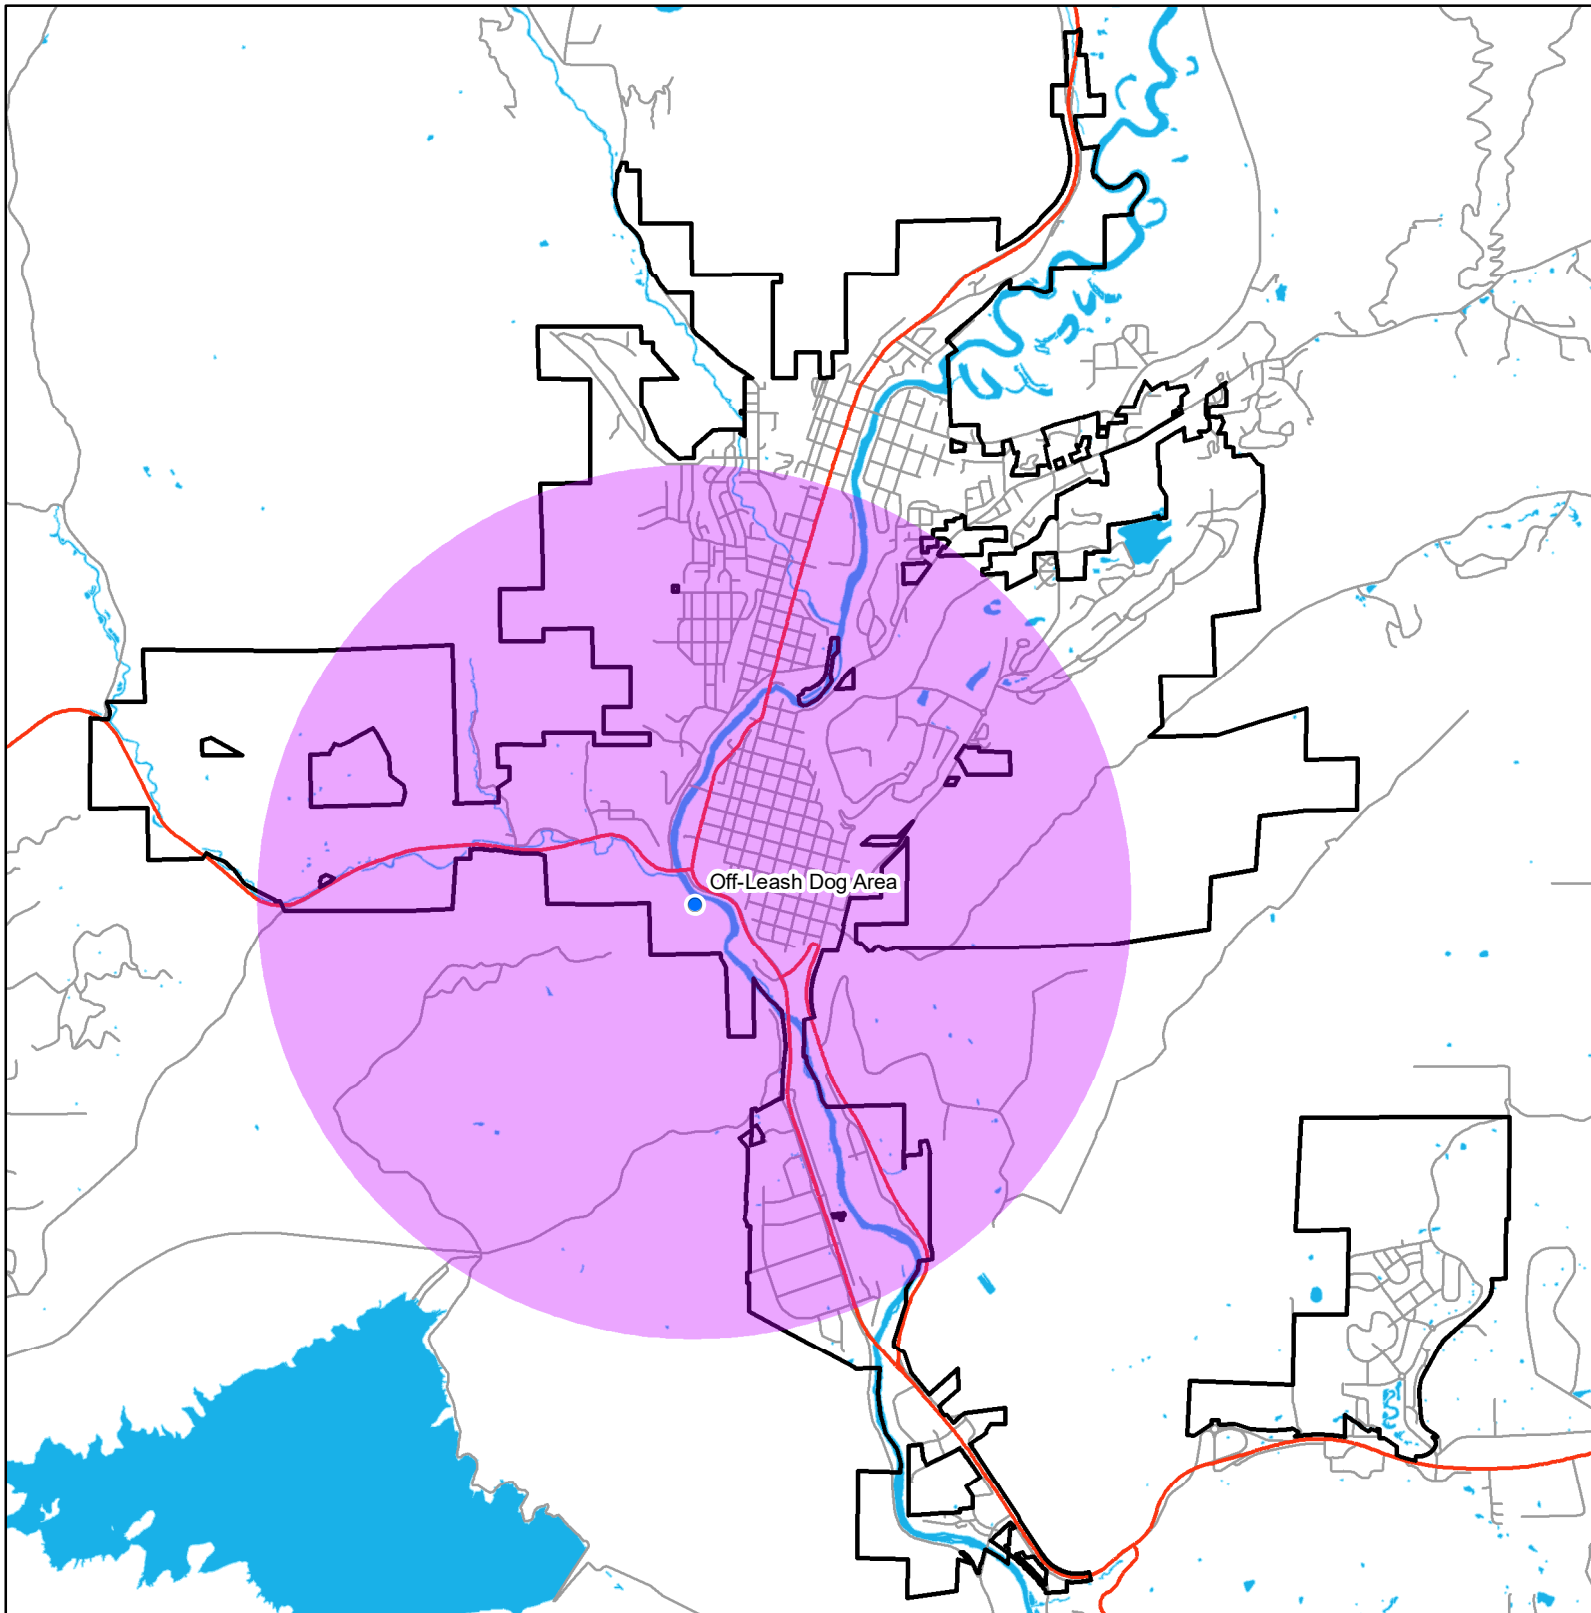

Equity Mapping - Dog Parks

Recommended Level of Service:
1 site per 10,000 people

City of Durango, Colorado

Parks, Open Space, Trails and Recreation Master Plan

- City Boundary
- Off-Leash Dog Park
- Highways
- Service Area
- Streets