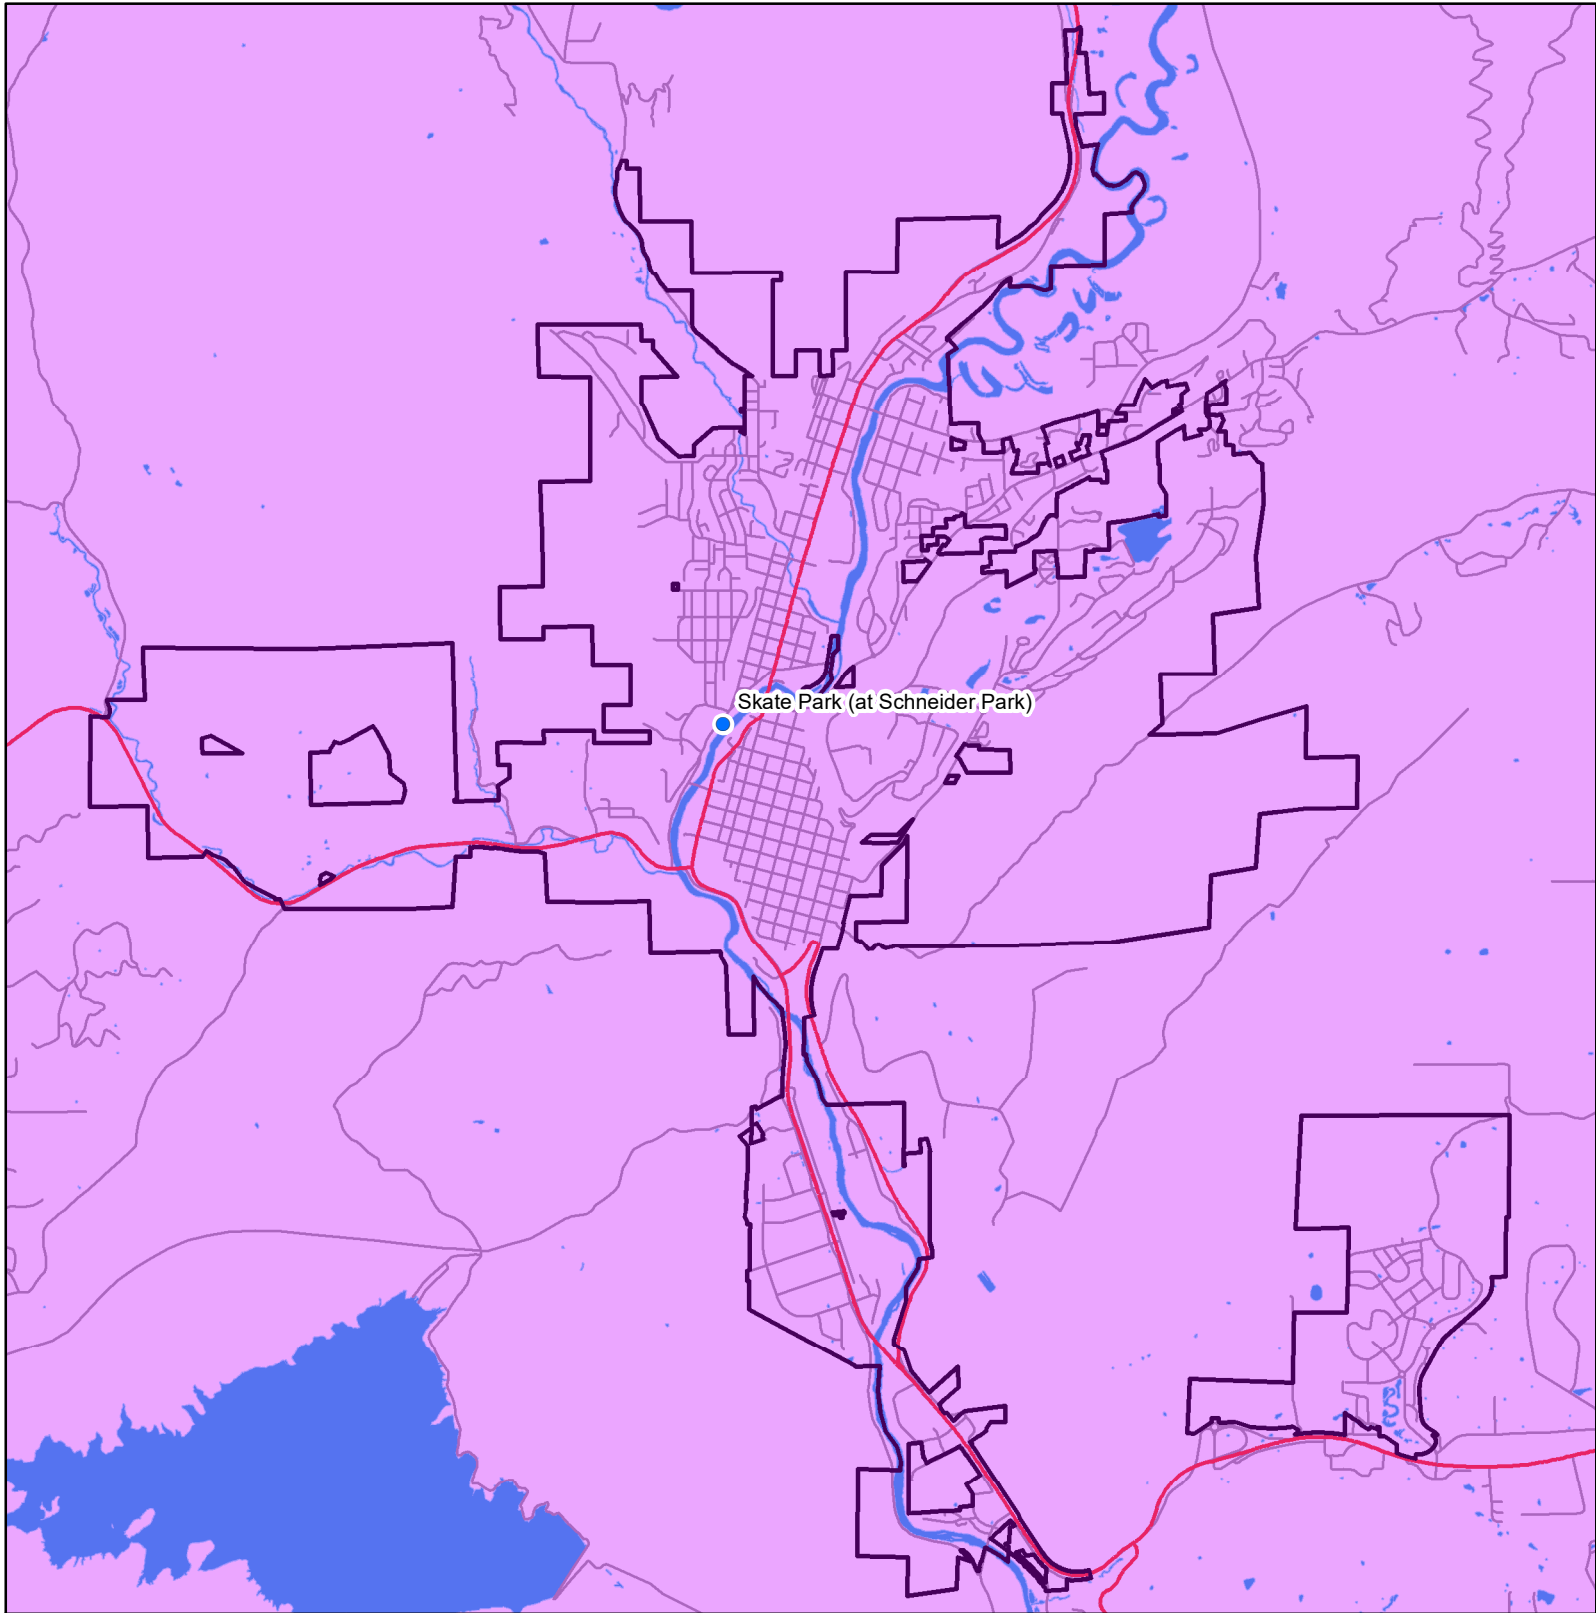

# Equity Mapping - Skate Parks

Recommended Level of Service:  
1 site per 30,000 people

## City of Durango, Colorado

Parks, Open Space, Trails and Recreation Master Plan

-  City Boundary
-  Highways
-  Streets
-  Skate Park
-  Service Area