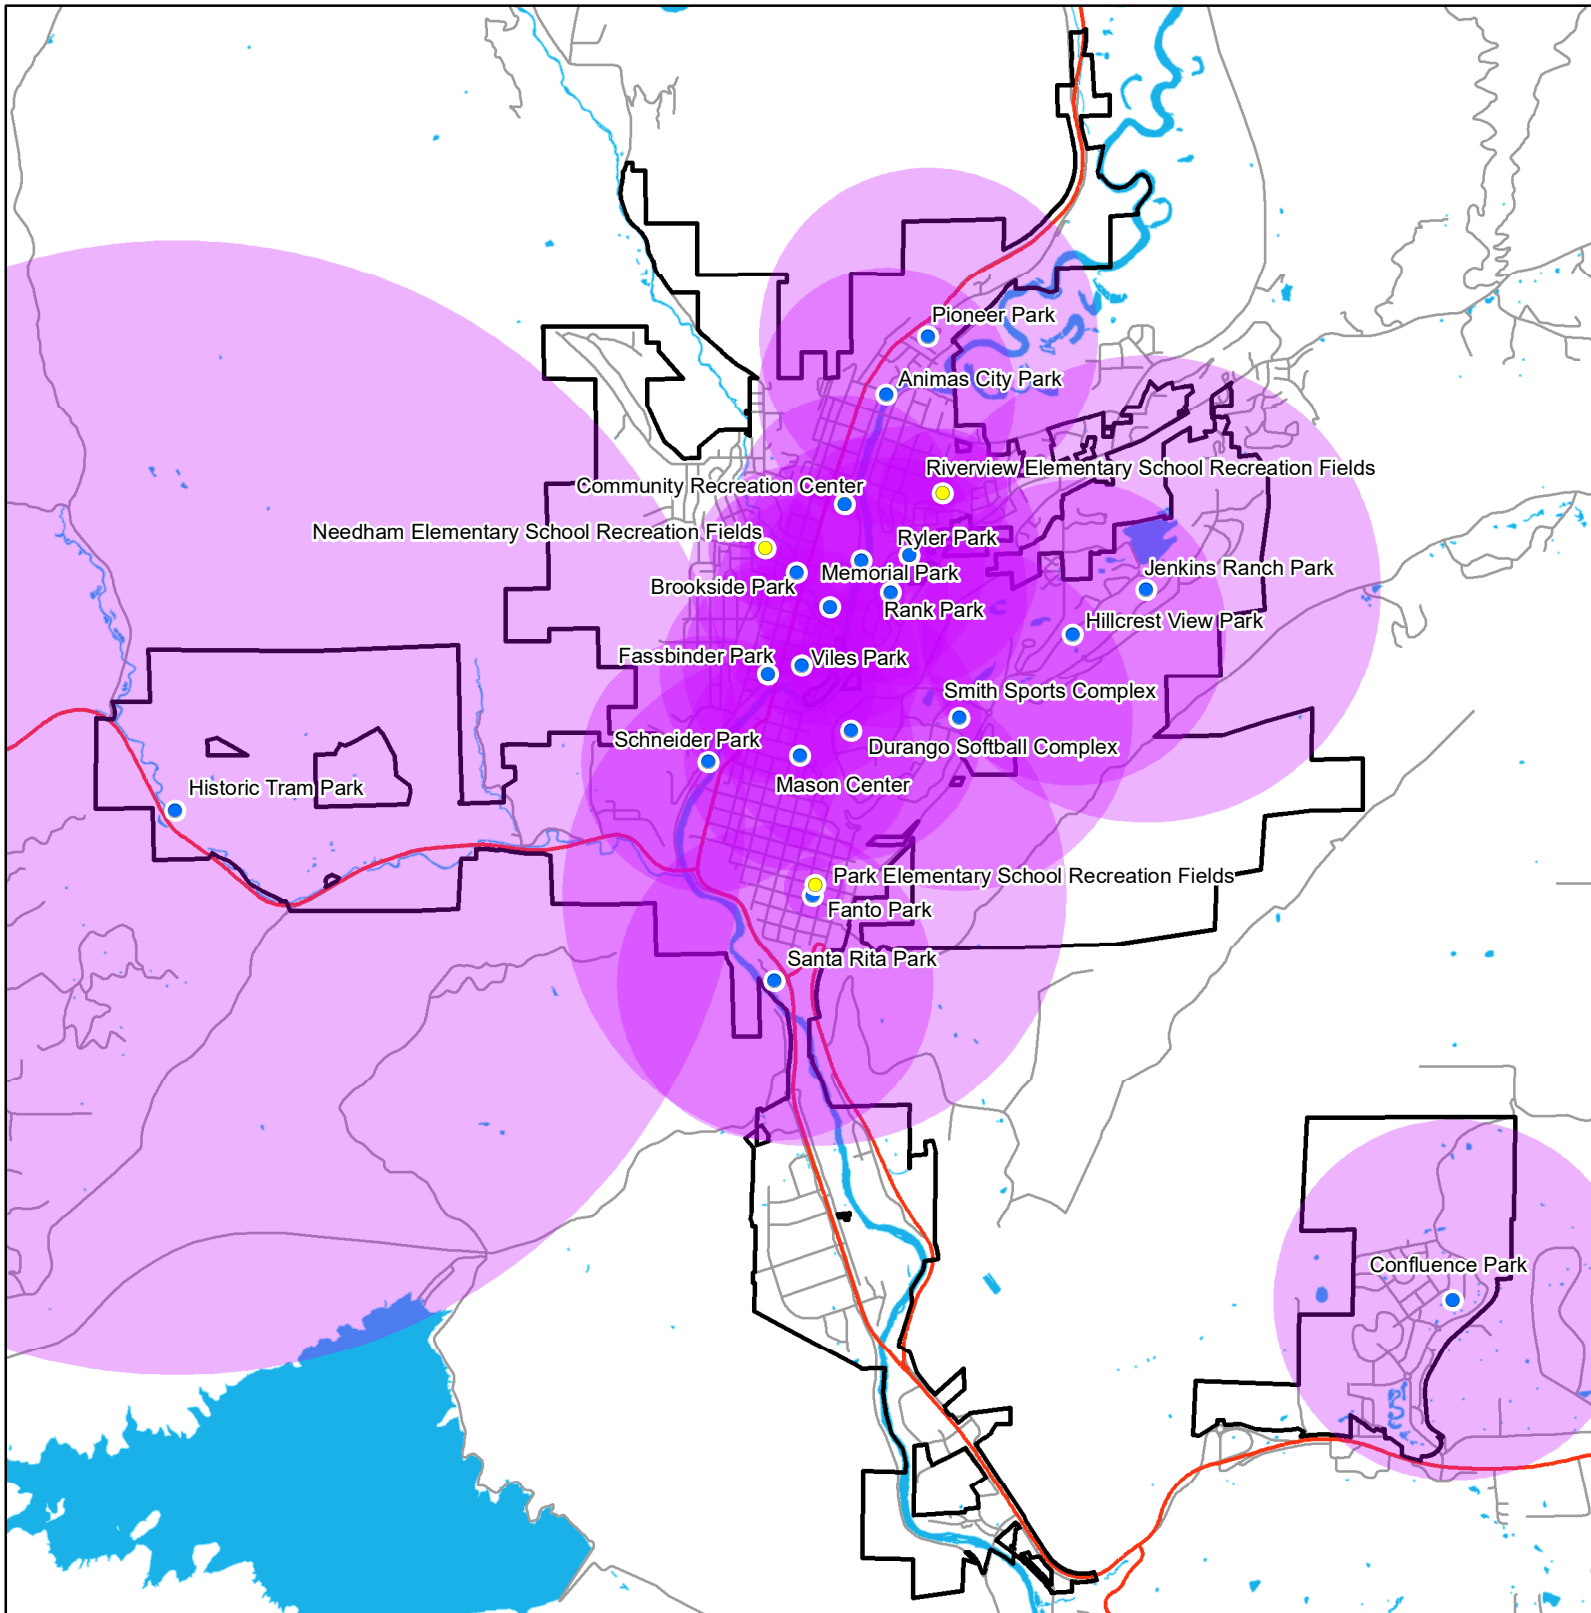

# Equity Mapping - Playgrounds

Recommended Level of Service:  
1 site per 2,500 people

## City of Durango, Colorado

### Parks, Open Space, Trails and Recreation Master Plan

- City Boundary
- Highways
- Streets
- City Playground
- School Playground
- Service Area