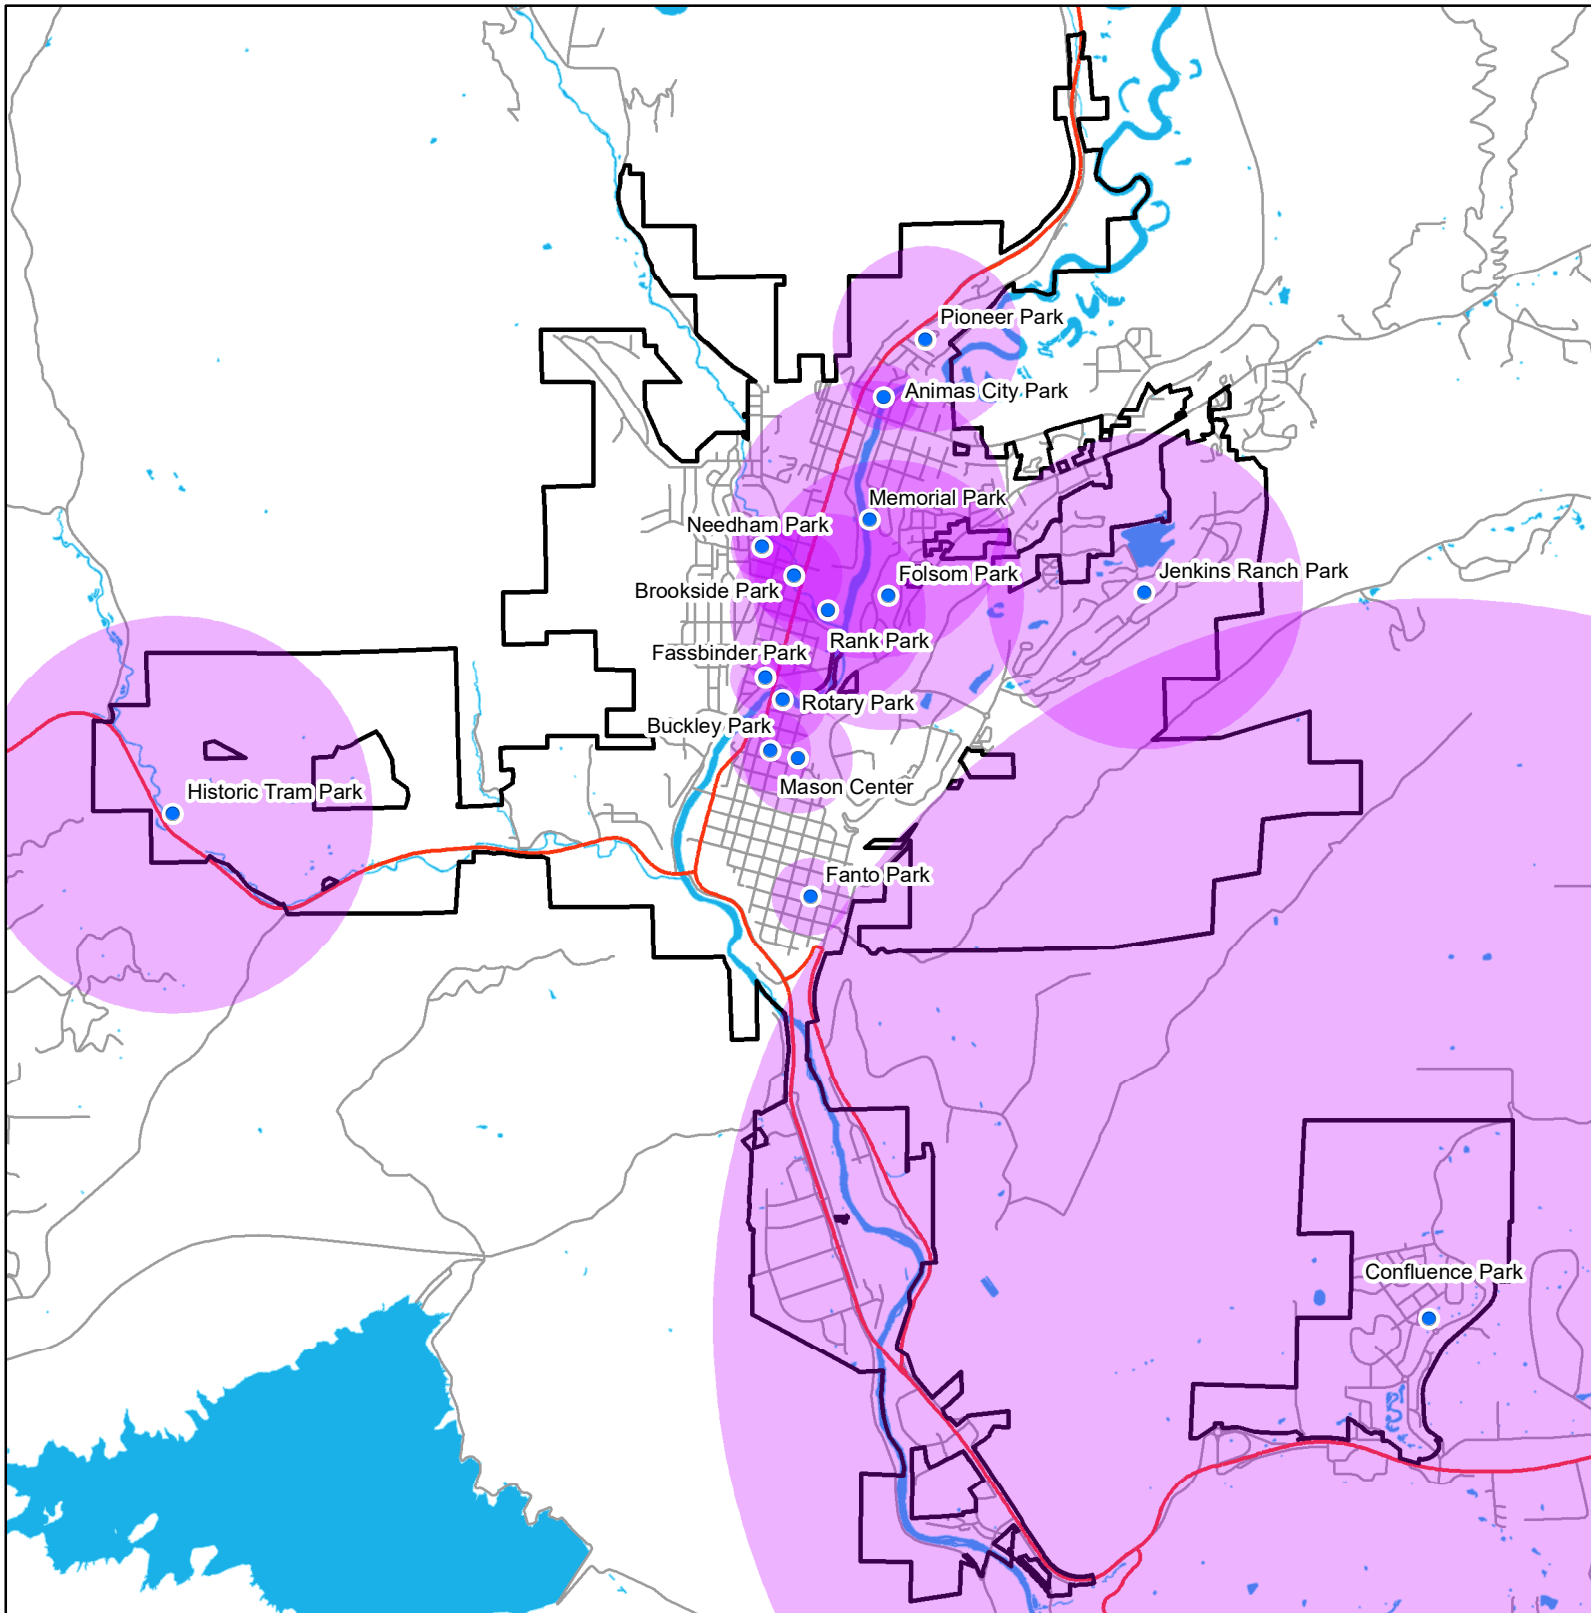

# Equity Mapping - Neighborhood Parks

Recommended Level of Service:  
3.75 acres per 1,000 people

## City of Durango, Colorado Parks, Open Space, Trails and Recreation Master Plan

- City Boundary
- Highways
- Streets
- Neighborhood Parks
- Service Area