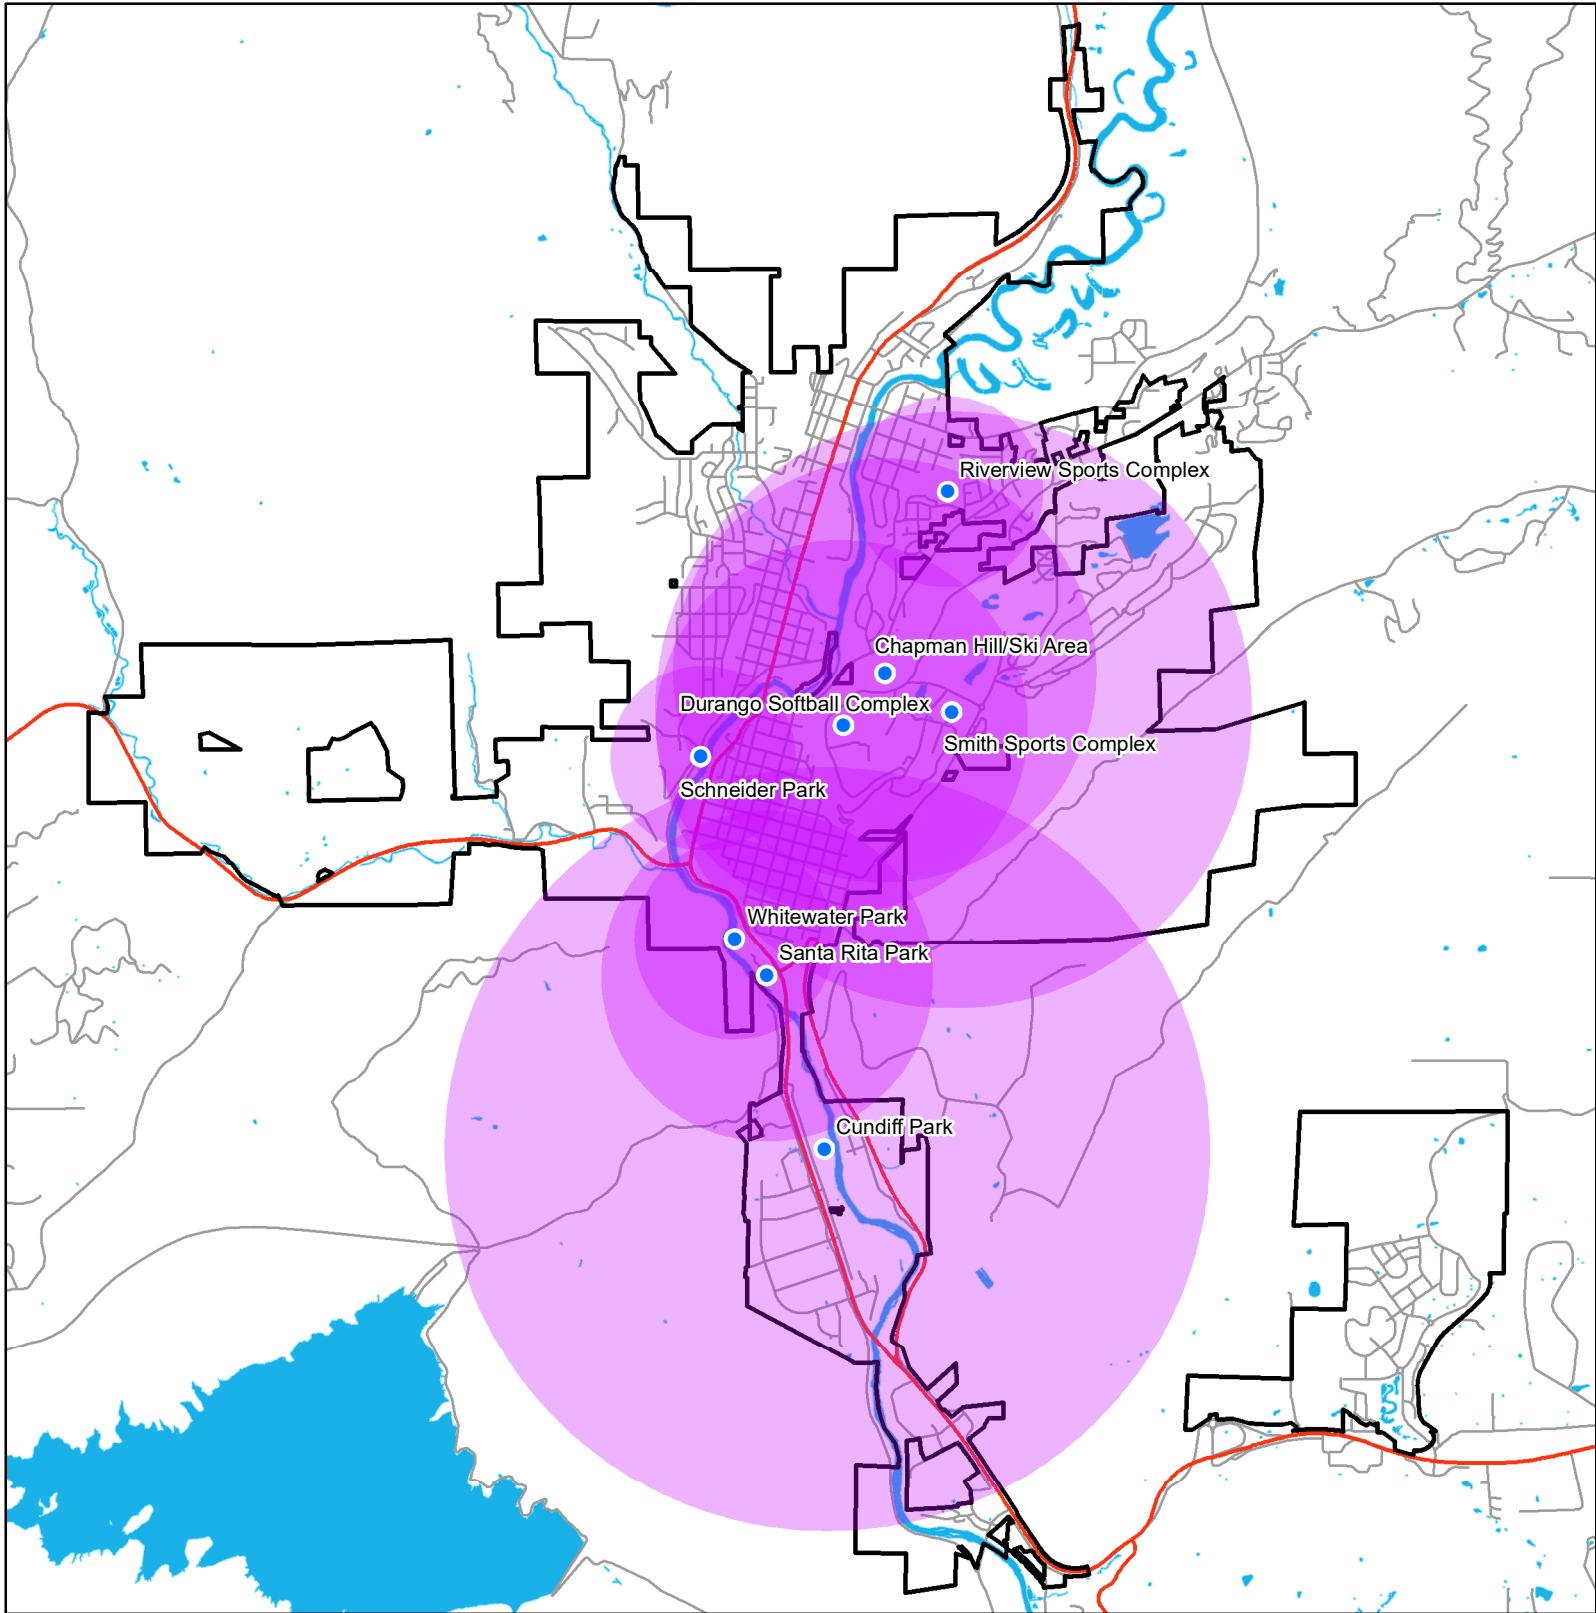

Equity Mapping - Community Parks

Recommended Level of Service:
5.50 acres per 1,000 people

City of Durango, Colorado

Parks, Open Space, Trails and Recreation Master Plan

- City Boundary
- Community Parks
- Highways
- Service Area
- Streets