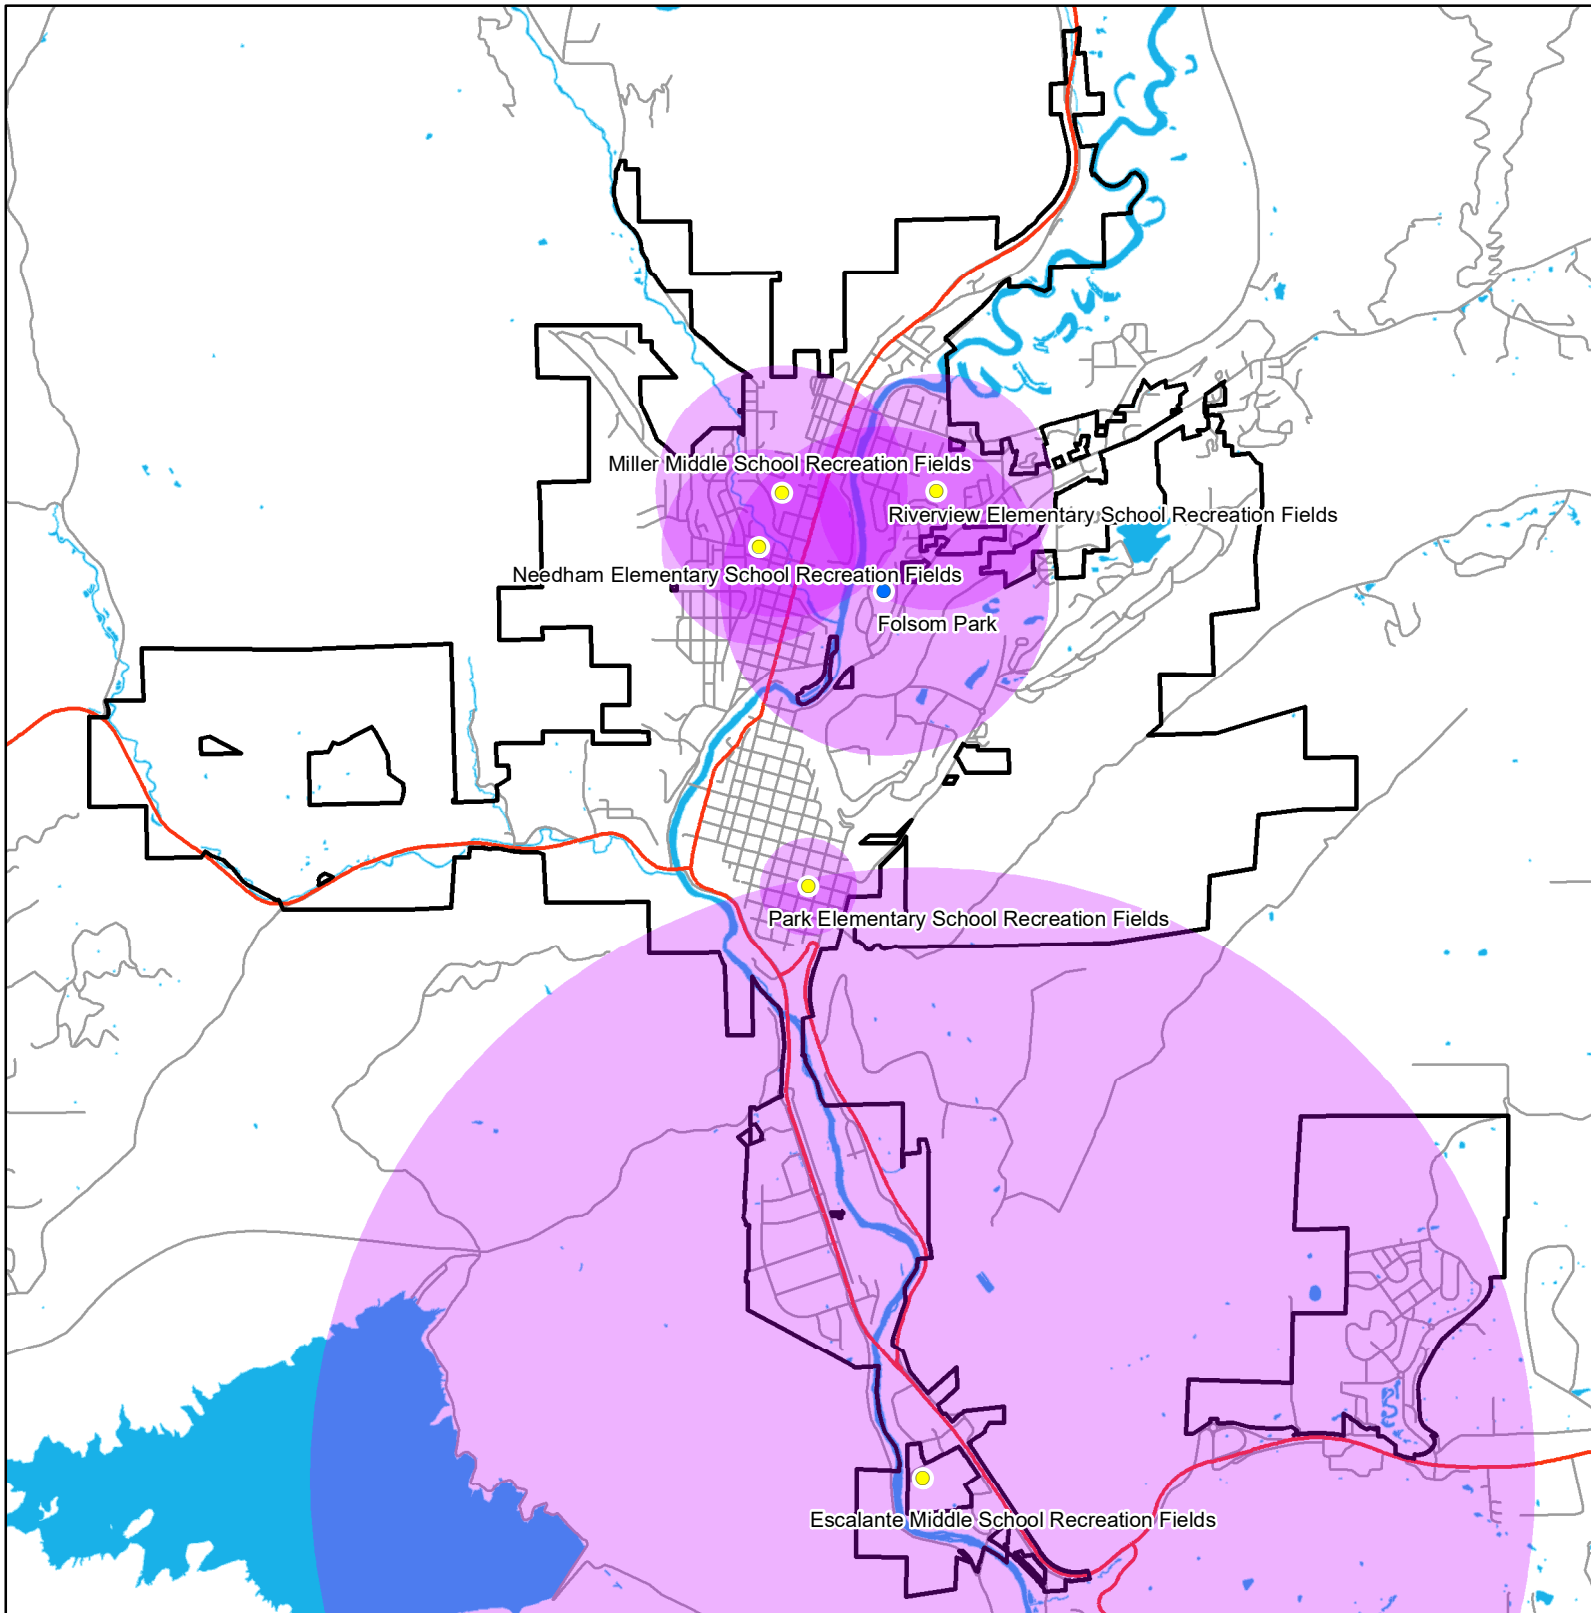

Equity Mapping - Basketball Courts

Recommended Level of Service:
1 court per 4,000 people

City of Durango, Colorado

Parks, Open Space, Trails and Recreation Master Plan

- City Boundary
- Highways
- Streets
- City Basketball Court
- School Basketball Court
- Service Area